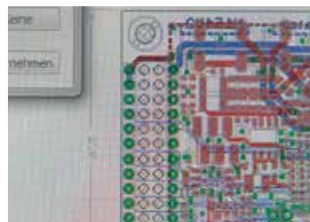

Customer Focus
Flexibility
Modularity
Quality

Everything under control

Wireless Remote Controls
Funkfernsteuerungen